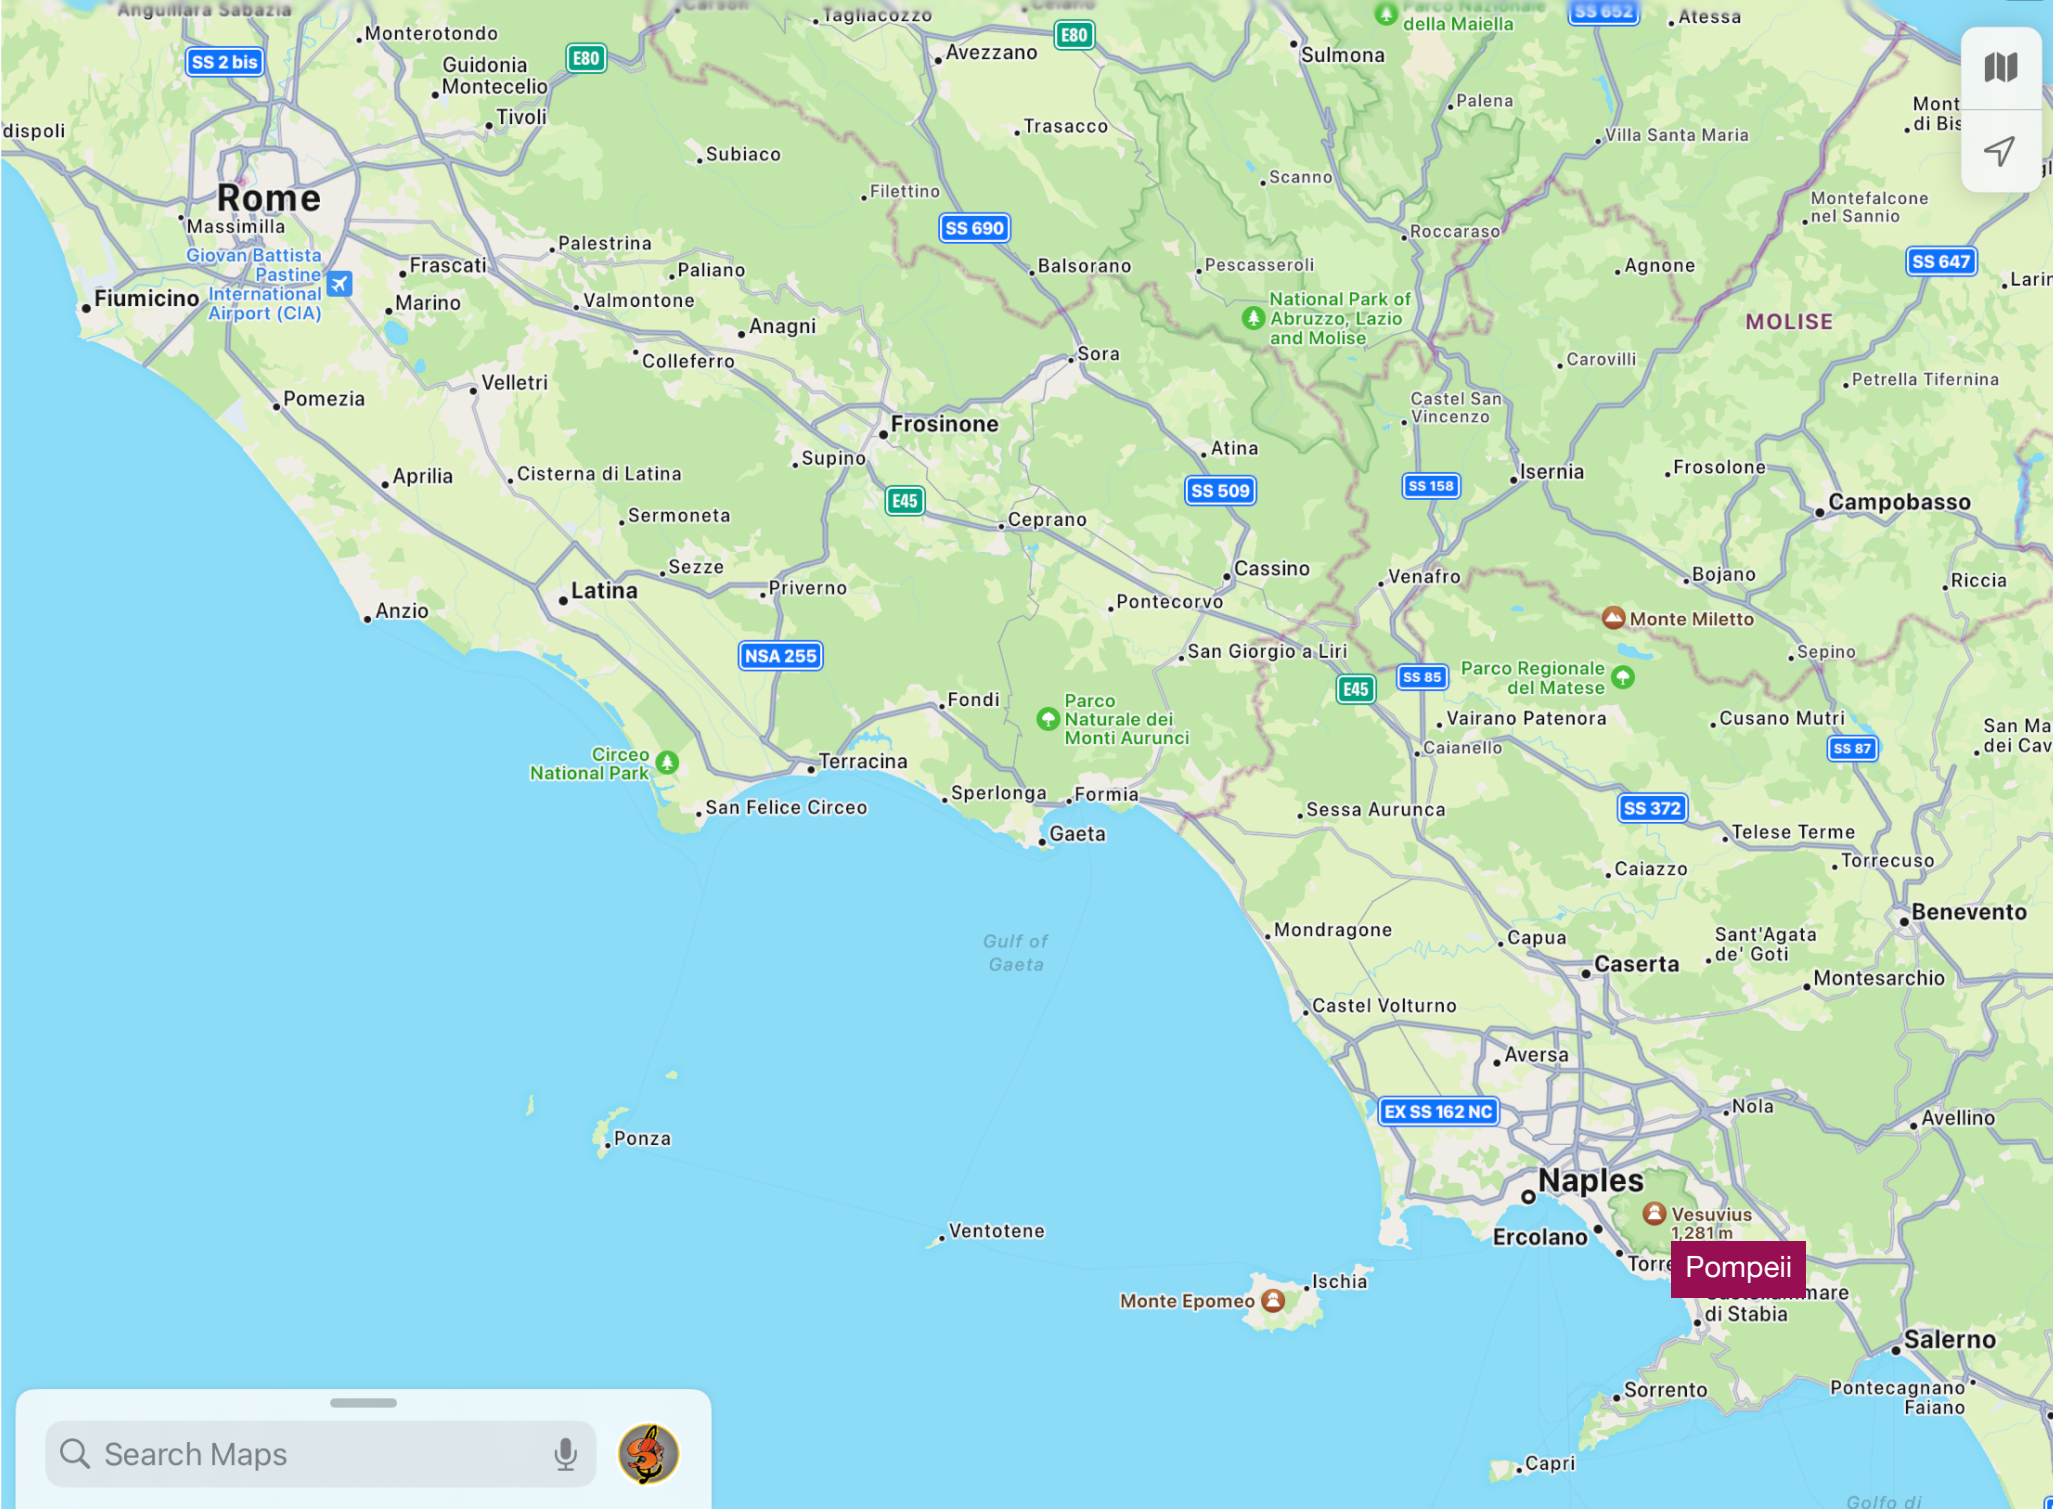

ROME 2024 AD

PART VII
POMPEII

Search Maps

Pompeii

Vesuvius 1,281m

Pompeii - Destroyed by the eruption of Vesuvius in 79 AD

The Theater

Entrance to the Basilica in the Forum

The Basilica

The Forum