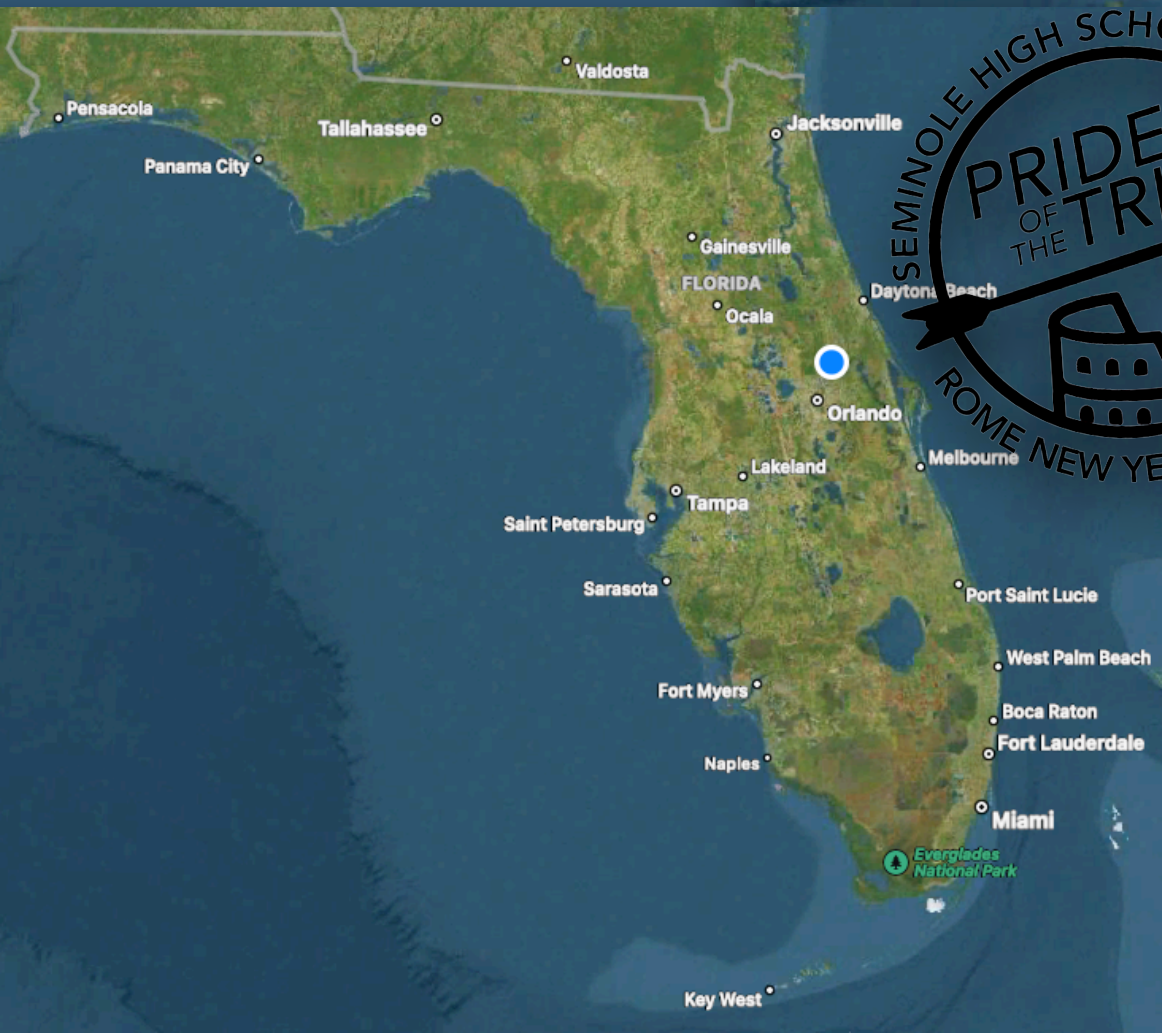

ROME 2024 AD

PART VII
POMPEII

Search Maps

Pompeii

Vesuvius 1,281m

Pompeii - Destroyed by the eruption of Vesuvius in 79 AD

The Theater

Entrance to the Basilica in the Forum