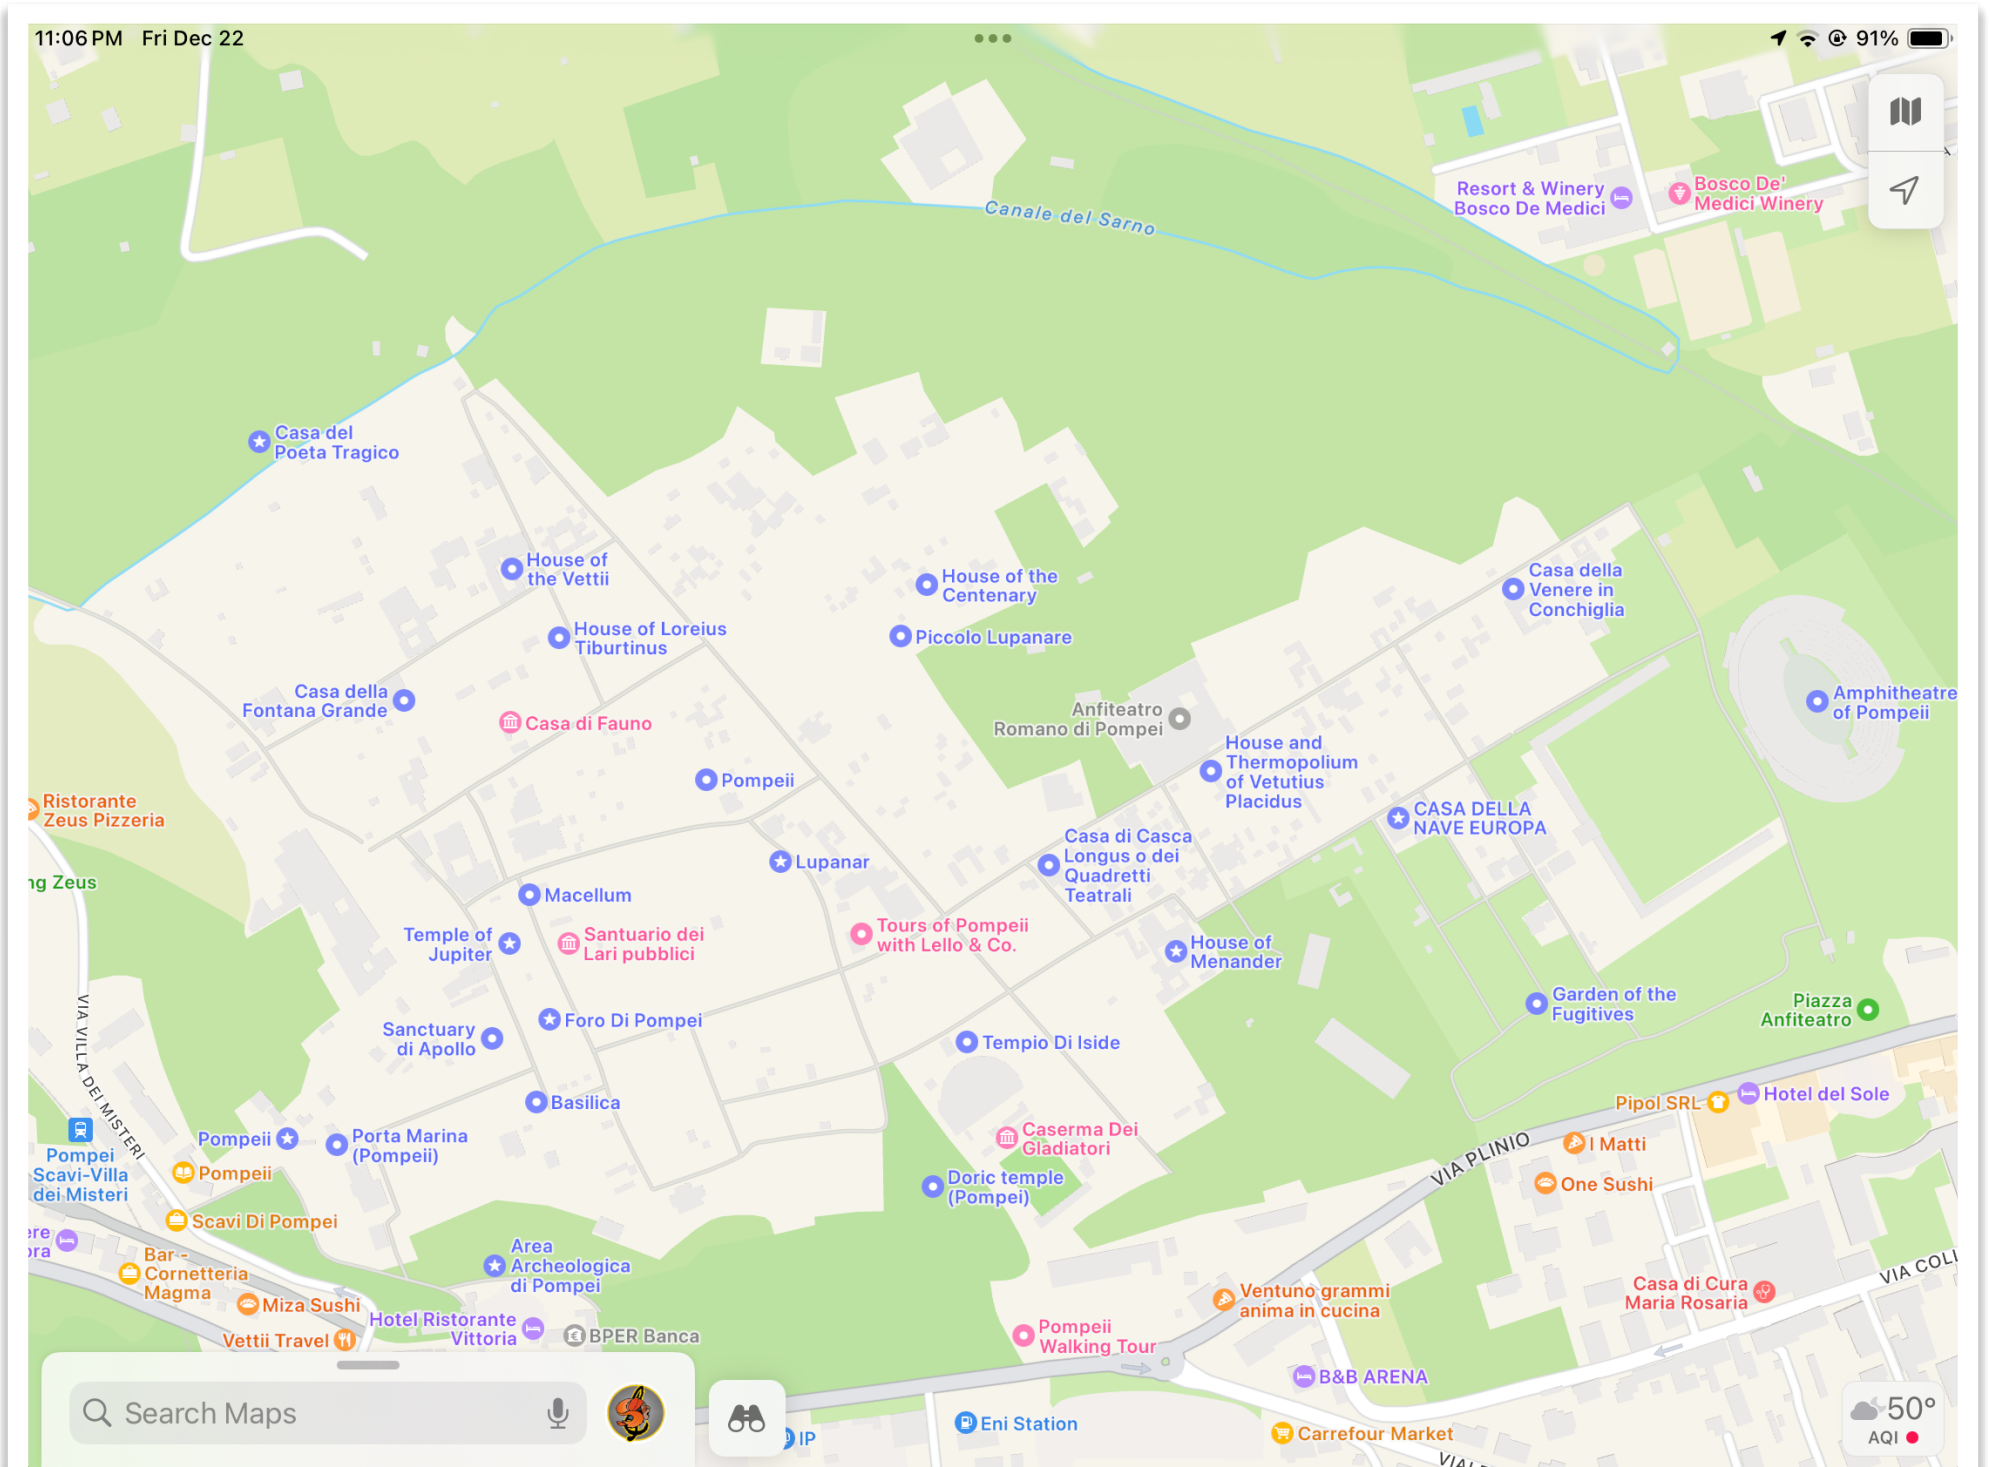

ROME 2024 AD

PART VII
POMPEII

Search Maps

Pompeii

Vesuvius 1,281m

Pompeii - Destroyed by the eruption of Vesuvius in 79 AD

The Theater

Entrance to the Basilica in the Forum

The Basilica

The Forum